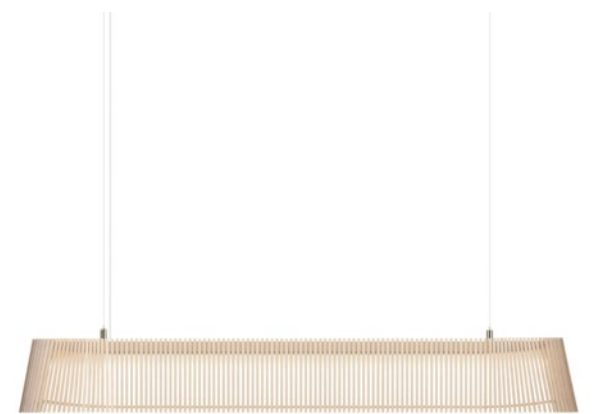

**Aspiro 8000**  
H ~25-35 cm /  
~9.8-13.8 in  
Ø 50 cm / 19.7 in  
birch only

**Petite 4600**  
H 23 cm / 9.1 in  
Ø 20 cm / 7.9 in

**Atto 5000**  
H 21 cm / 8.3 in  
Ø 34 cm / 13.4 in

**Kontro 6000**  
H 21 cm / 8.3 in  
Ø 45 cm / 17.7 in

**Owalo 7000**  
H 13 cm / 5.1 in  
L 100 cm / 39.4 in  
W 9 cm / 3.5 in

**Secto Small 4231**  
H 45 cm / 17.7 in  
D 9-15 cm / 3.5-5.9 in  
W 13-25 cm / 5.1-9.8 in

**Secto 4230**  
H 60 cm / 23.6 in  
D 9-18 cm / 3.5-7.1 in  
W 13-31 cm / 5.1-12.2 in