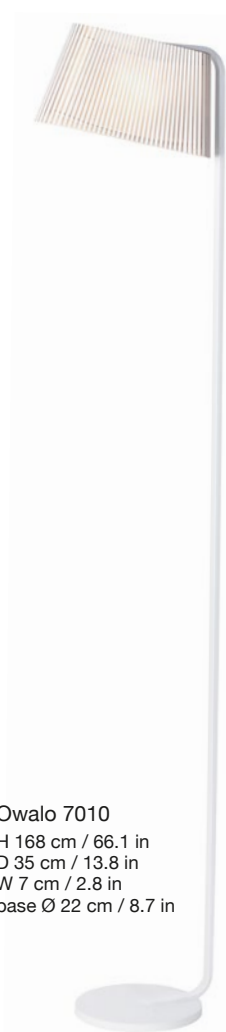

**Victo 4250**  
H 48 cm / 18.9 in  
Ø 56 cm / 22.0 in

**Victo Small 4251**  
H 39 cm / 15.5 in  
Ø 45 cm / 17.7 in

**Octo Small 4241**  
H 55 cm / 21.6 in  
Ø 45 cm / 17.7 in

**Magnum 4202**  
H 87 cm / 34.3 in  
Ø 56 cm / 22.0 in

**Owalo 7020**  
H 50 cm / 19.7 in  
D 30 cm / 11.8 in  
W 7 cm / 2.8 in  
base Ø 13 cm / 5.1 in

**Petite 4620**  
H 56 cm / 22.0 in  
D 28 cm / 11.0 in  
W 20 cm / 7.9 in  
base Ø 18 cm / 7.1 in

**Kuulto Small 9101**  
H 11 cm / 4.3 in  
D 40 cm / 15.7 in  
W 40 cm / 15.7 in

**Kuulto 9100**  
H 15 cm / 5.9 in  
D 52 cm / 20.5 in  
W 52 cm / 20.5 in

**Varsi 1000**  
H 41 cm / 16.1 in  
L 130-230 cm / 51.2-90.6 in  
rotation 180°  
Varsi comes with  
the selected pendant.

measurements H: height / W: width / D: depth / S: side / L: length

**Petite 4610**  
H 130 cm / 51.2 in  
D 28 cm / 11.0 in  
W 20 cm / 7.9 in  
base Ø 20 cm / 7.9 in

**Owalo 7010**  
H 168 cm / 66.1 in  
D 35 cm / 13.8 in  
W 7 cm / 2.8 in  
base Ø 22 cm / 8.7 in

**Secto 4210**  
H 175-185 cm / 68.9-72.8 in  
shade Ø 30 cm / 11.8 in  
base Ø 34 cm / 13.4 in