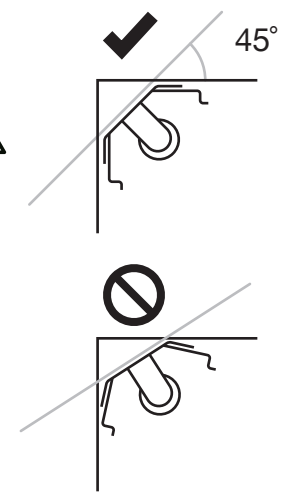

Secto 4236 & Secto Small 4237 corner lamps | Instructions with cable and switch

Secto DESIGN

To reduce the risk of strangulation the flexible wiring connected to this luminaire shall be effectively fixed to the wall if the wiring is within arm's reach.

NB. EXCL.

Secto 4236 & Secto Small 4237 corner lamps | Instructions direct wall mounting

Secto DESIGN

⚡ Supplementary insulation must be added to the visible section of the supply cords, i.e., up until the junction box. A protective insulating sleeve is provided with the luminaire.