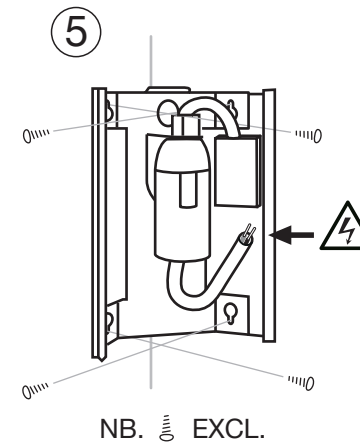

Secto 4236 & Secto Small 4237 corner lamps | Instructions with cable and switch

Secto DESIGN

To reduce the risk of strangulation the flexible wiring connected to this luminaire shall be effectively fixed to the wall if the wiring is within arm's reach.

NB. EXCL.

Secto 4236 & Secto Small 4237 corner lamps | Instructions direct wall mounting

Secto DESIGN

⚡ Supplementary insulation must be added to the visible section of the supply cords, i.e., up until the junction box. A protective insulating sleeve is provided with the luminaire.