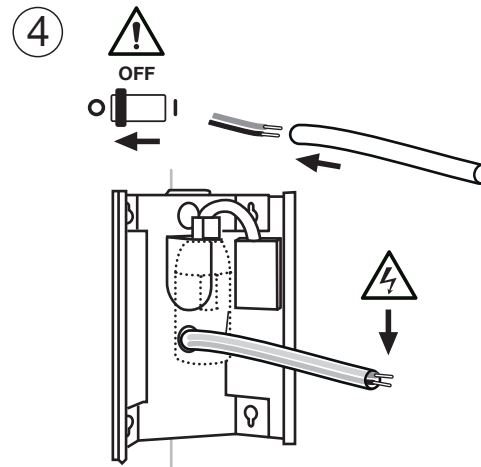

Secto 4236 & Secto Small 4237 corner lamps | Instructions with cable and switch

Secto DESIGN

To reduce the risk of strangulation the flexible wiring connected to this luminaire shall be effectively fixed to the wall if the wiring is within arm's reach.

NB. EXCL.

Secto 4236 & Secto Small 4237 corner lamps | Instructions direct wall mounting

Secto DESIGN

⚡ Supplementary insulation must be added to the visible section of the supply cords, i.e., up until the junction box. A protective insulating sleeve is provided with the luminaire.