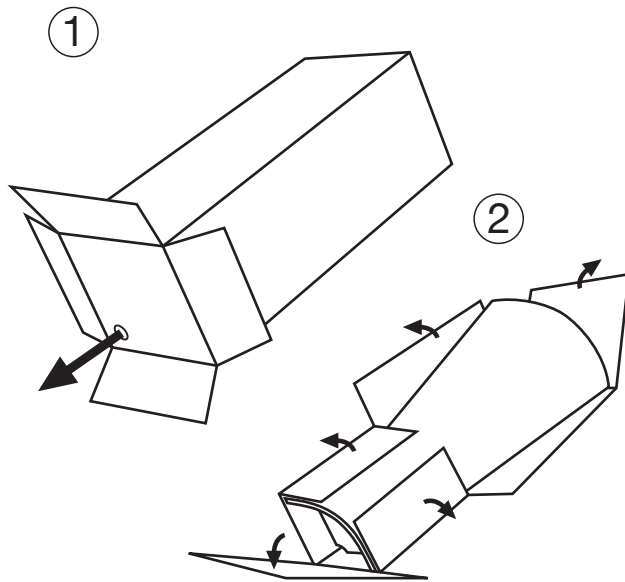

Secto 4236 & Secto Small 4237 corner lamps | Instructions with cable and switch

Secto DESIGN

To reduce the risk of strangulation the flexible wiring connected to this luminaire shall be effectively fixed to the wall if the wiring is within arm's reach.

NB. EXCL.

Secto 4236 & Secto Small 4237 corner lamps | Instructions direct wall mounting

Secto DESIGN

⚡ Supplementary insulation must be added to the visible section of the supply cords, i.e., up until the junction box. A protective insulating sleeve is provided with the luminaire.