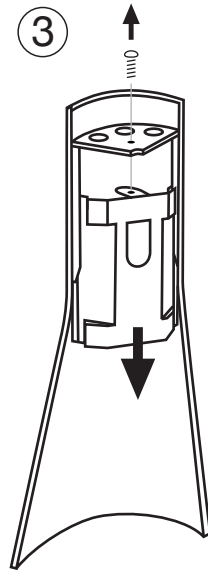

Secto 4236 & Secto Small 4237 corner lamps | Instructions with cable and switch

Secto DESIGN

To reduce the risk of strangulation the flexible wiring connected to this luminaire shall be effectively fixed to the wall if the wiring is within arm's reach.

NB. EXCL.

Secto 4236 & Secto Small 4237 corner lamps | Instructions direct wall mounting

Secto DESIGN

⚡ Supplementary insulation must be added to the visible section of the supply cords, i.e., up until the junction box. A protective insulating sleeve is provided with the luminaire.