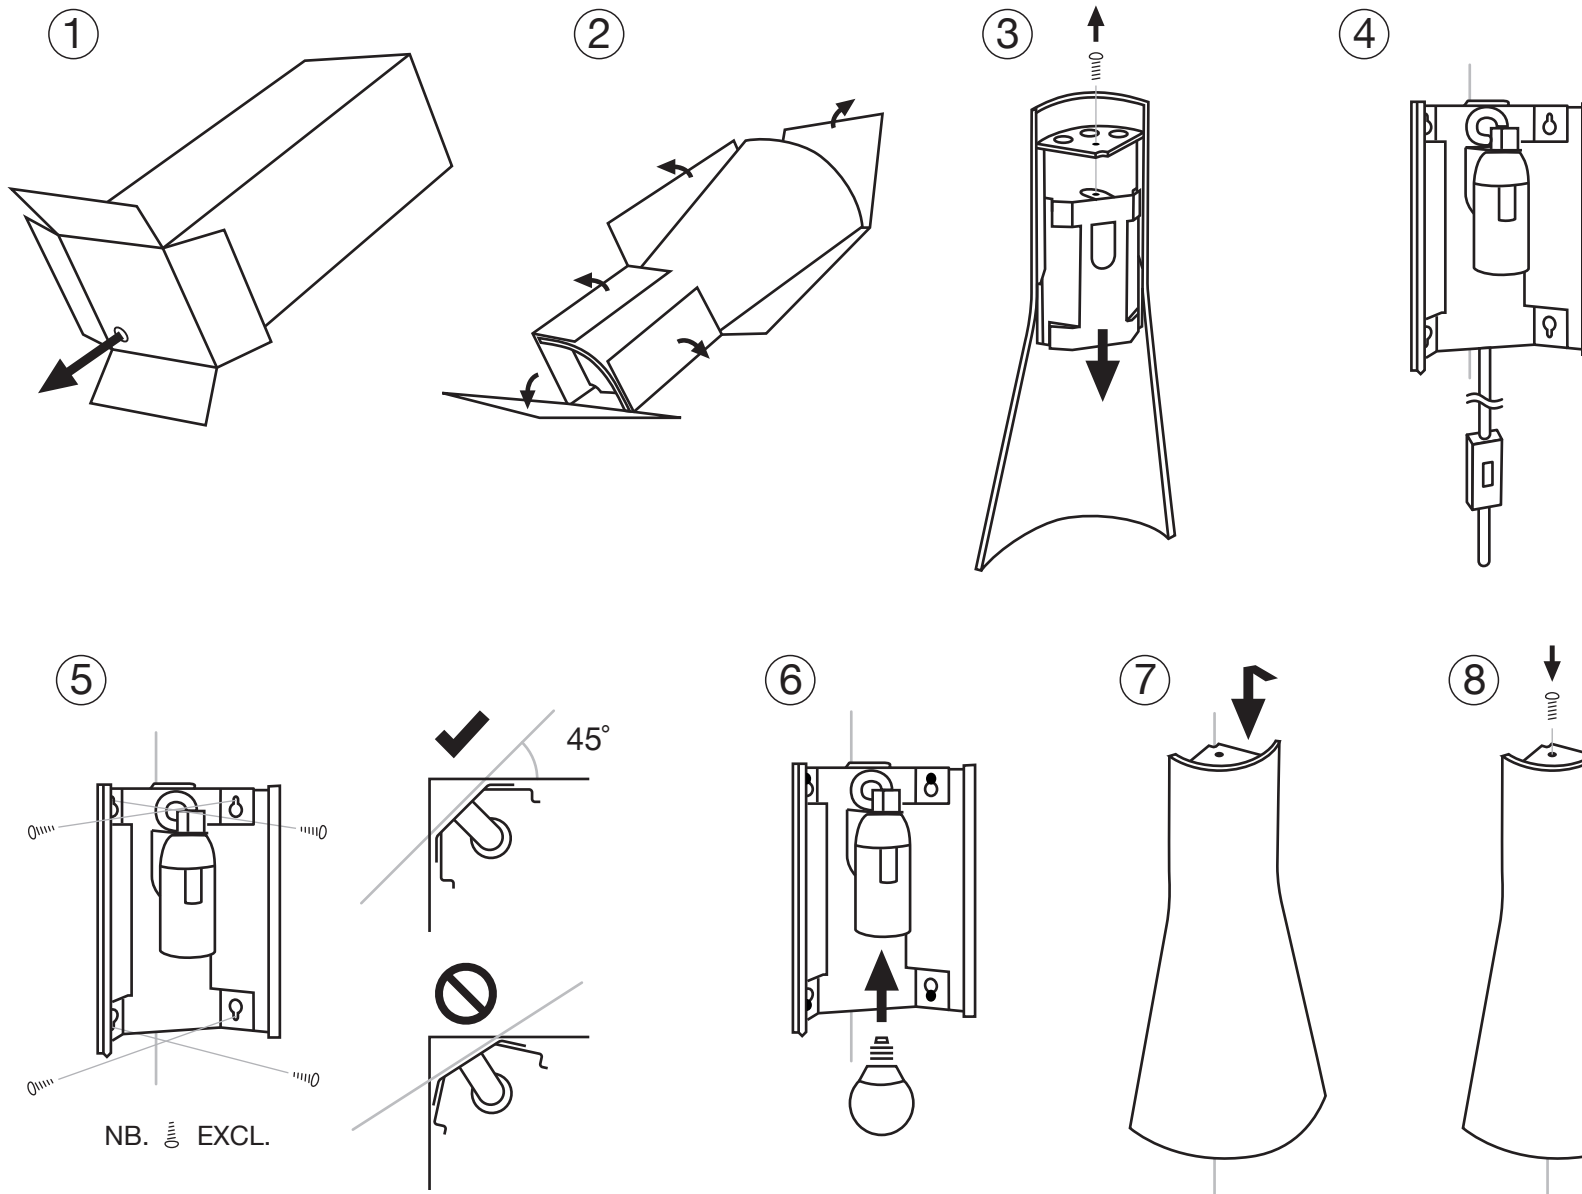

Secto 4236 & Secto Small 4237 corner lamps | Instructions with cable and switch

Secto DESIGN

To reduce the risk of strangulation the flexible wiring connected to this luminaire shall be effectively fixed to the wall if the wiring is within arm's reach.

NB. EXCL.

Secto 4236 & Secto Small 4237 corner lamps | Instructions direct wall mounting

Secto DESIGN

⚡ Supplementary insulation must be added to the visible section of the supply cords, i.e., up until the junction box. A protective insulating sleeve is provided with the luminaire.